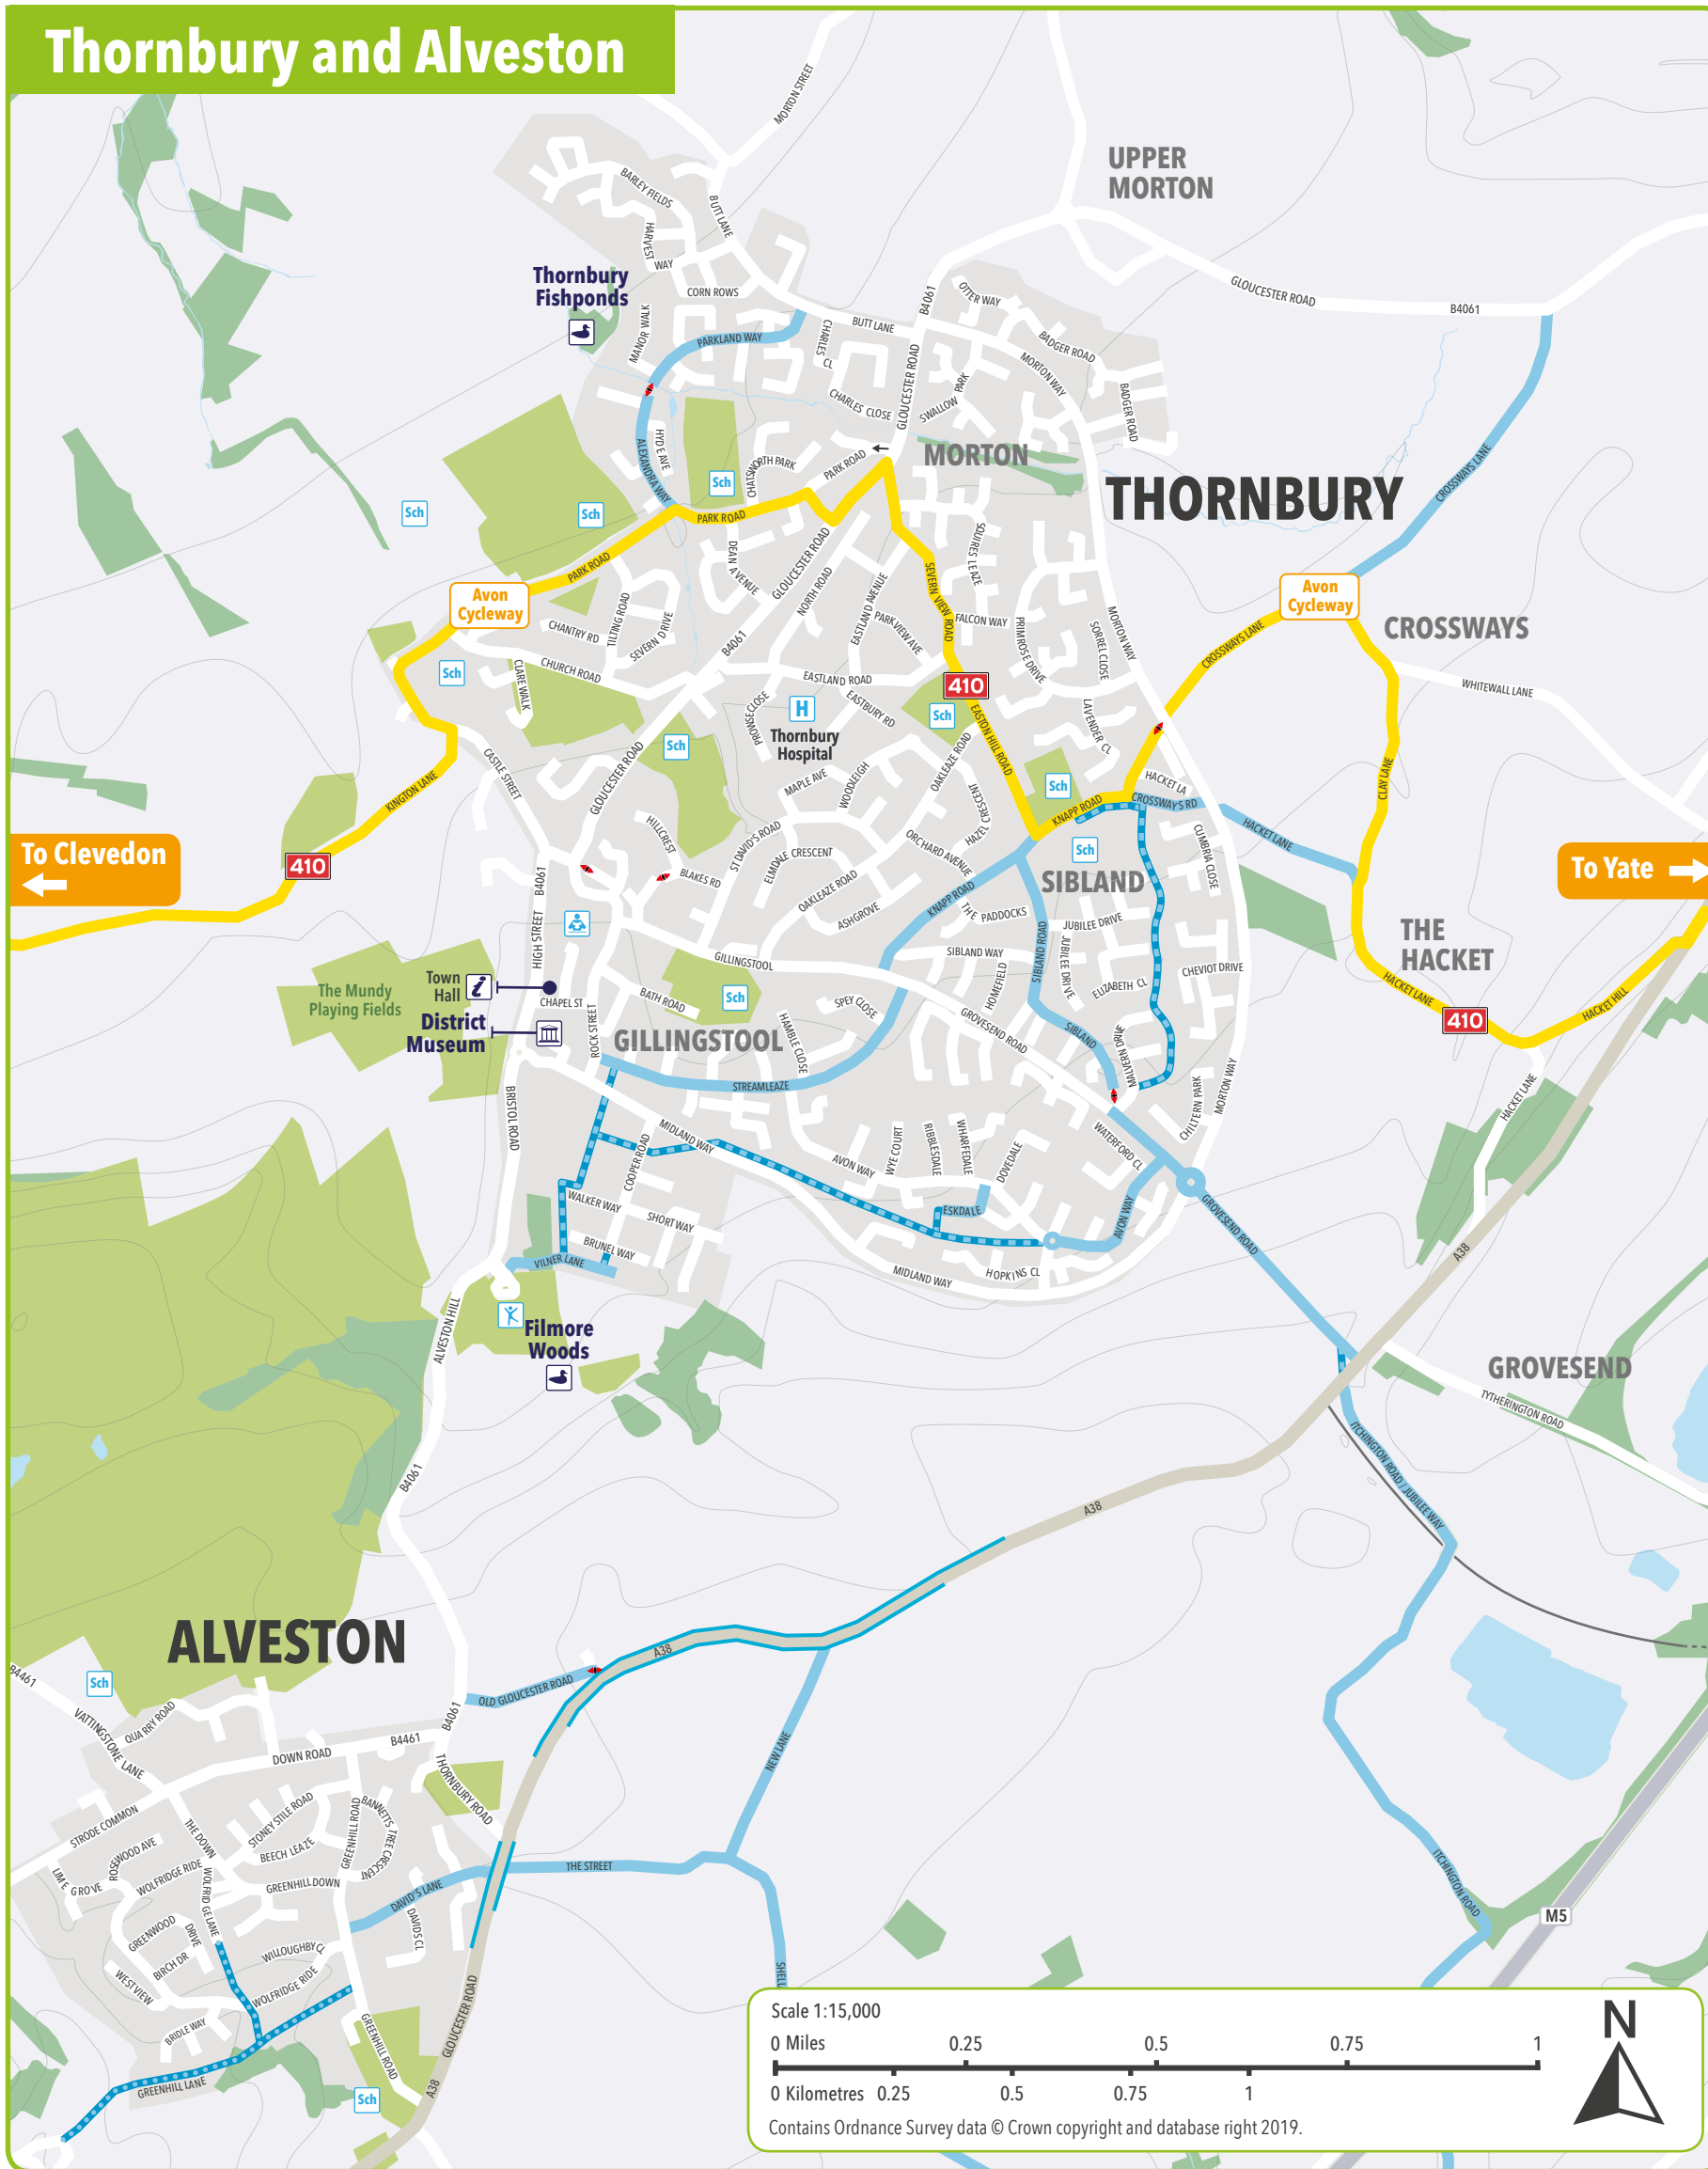

Thornbury and Alveston

Key, signs and symbols

Cycle routes

- On-road Traffic-free
- Named / Signed routes
- Traffic-free cycle route
- Bridleway / Mountain biking
- Subway / Bridge / Tunnel (Indicates continuous route under road)
- Linking routes
- Bus / Cycle lane

Bristol signed cycleways

- Downs Way
- Bristol to Bath Railway Path
- Portway
- Whitchurch Way
- River Avon Trail
- Malago Greenway
- Frome Valley Greenway
- Concorde Way
- Festival Way
- Filwood Greenway
- Wesley Way
- Southmead Quietway

Other information

- National Cycle Network route number
- Regional Cycle Network route number
- Light controlled crossing
- Closed road with cycle exemption
- Cycle contra flow / One way
- Footbridge
- A road
- Motorway
- Railway / Station / Level crossing
- Local authority boundary

Contours are shown at 10 metre intervals

Whilst every effort has been made to ensure the accuracy of these maps, South Gloucestershire Council, FourPoint Mapping and partners cannot be held responsible for any errors or omissions. Users of these routes do so at their own risk.