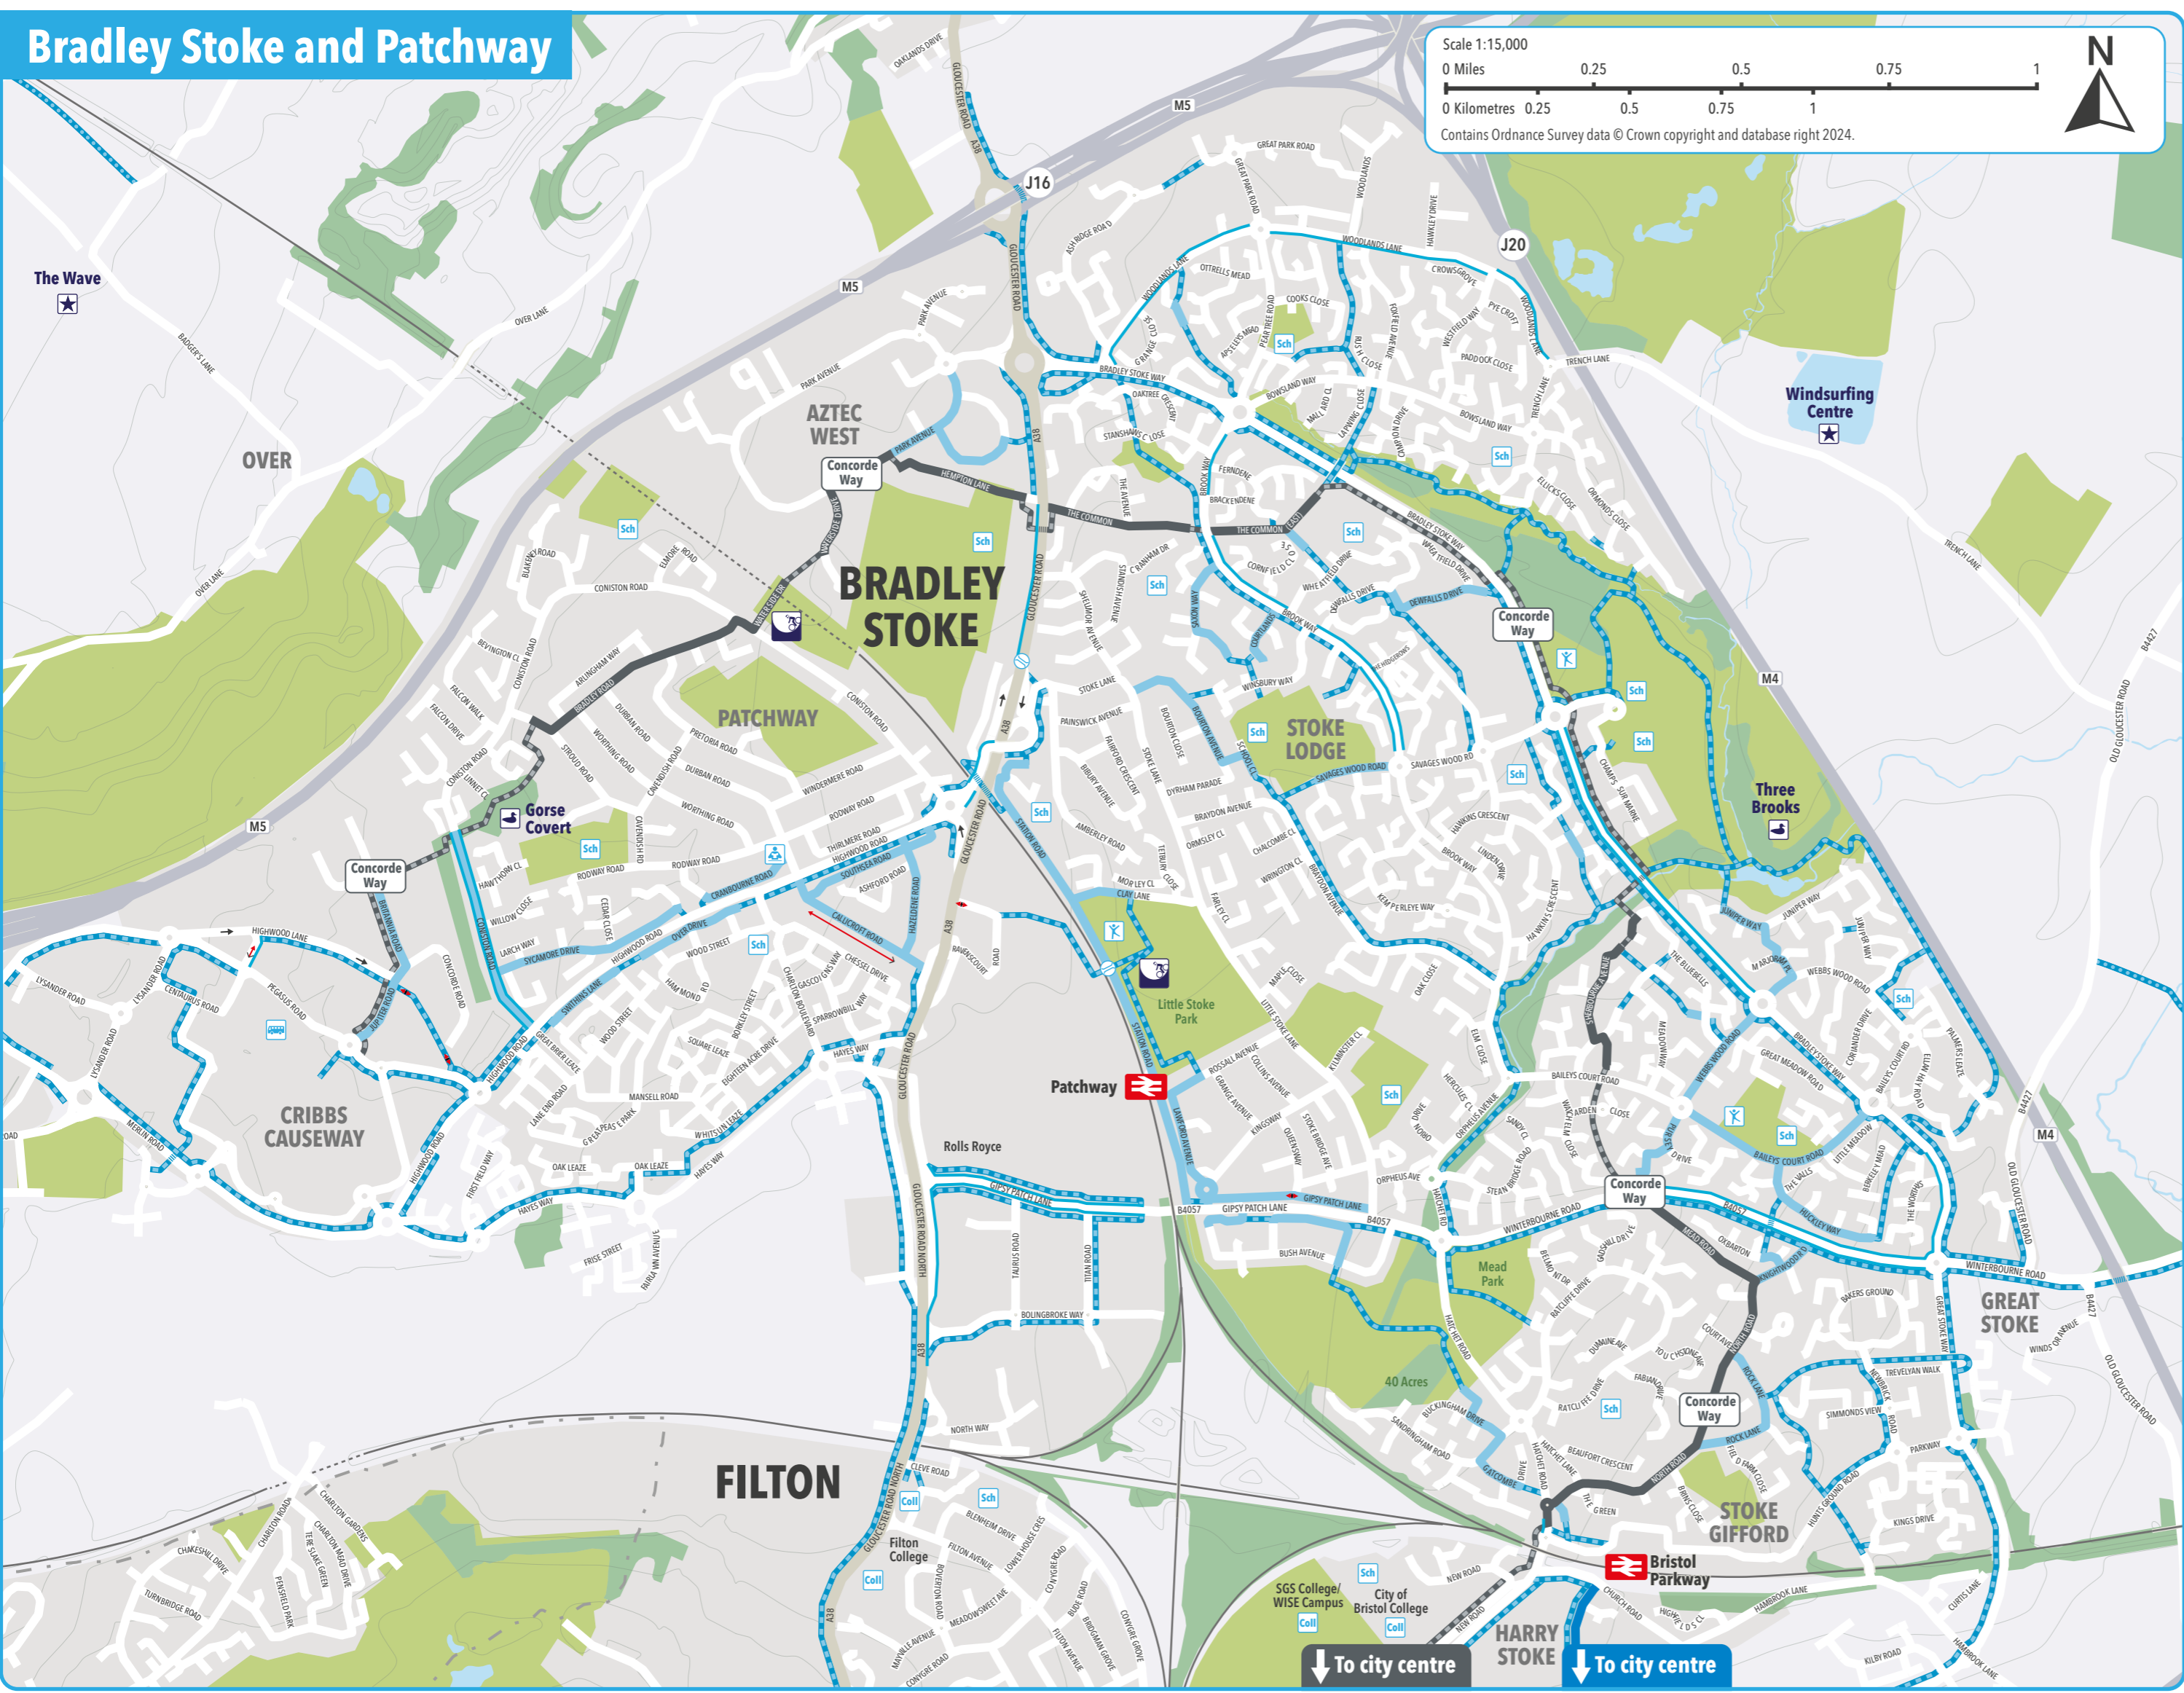

Bradley Stoke and Patchway

Key, signs and symbols

- Cycle routes**
- On-road Traffic-free
 Named / Signed routes
 - Traffic-free cycle routes
 - Bridleway / Mountain biking
 - Subway / Bridge / Tunnel (Indicates continuous route under road)
 - Linking routes
 - Bus / Cycle lane
- Bristol signed greenways**
- Downs Way
 - Bristol to Bath Railway Path
 - Portway
 - Whitchurch Way
 - River Avon Trail
 - Malago Greenway
 - From Valley Greenway
 - Concorde Way
 - Festival Way
 - Filwood Greenway
 - Wesley Way
 - Southmead Quietway
- Other information**
- National Cycle Network route number
 - Regional Cycle Network route number
 - Light controlled crossing
 - Closed road with cycle exemption
 - Cycle contra flow / One way
 - Footbridge
 - A road
 - Motorway
 - Railway / Station / Level crossing
 - Local authority boundary
- Better By Bike**
- Public bike pump / BMX / Mountain biking
- Symbols**
- Tourist information / National Trust / Museum / Historic attraction
 - Nature reserve / Heritage railway / Farm shop / Other attraction
 - University / College / School
 - Hospital / Park & Ride / Bus station
 - Sports or leisure centre / Library / Community centre
- Contours are shown at 10 metre intervals
- Whilst every effort has been made to ensure the accuracy of these maps, South Gloucestershire Council, FourPoint Mapping and partners cannot be held responsible for any errors or omissions. Users of these routes do so at their own risk.

↓ To city centre